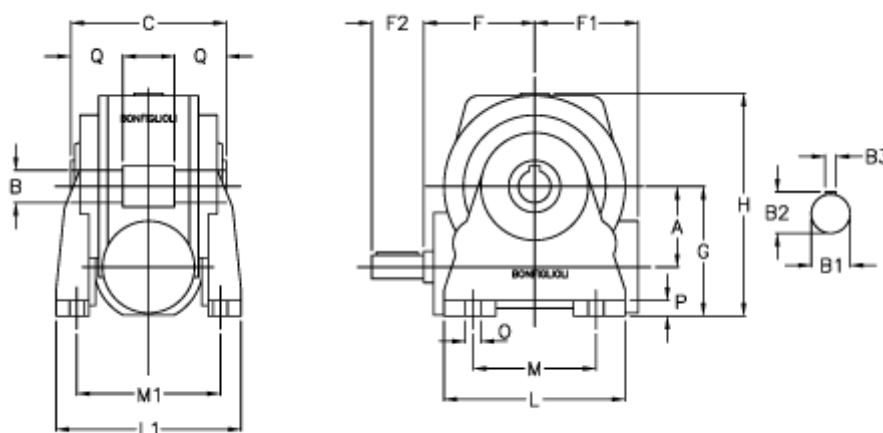

Data Sheet

Article number: 3901044020100

Description: Worm gear with solid input shaft
VF 44N-20-HS

Measures

a	= 44.6	F1 = 54	O = 8.5
B	= 18	F2 = 30	P = 10
B1	= 11	g = 72	Q = 24.5
B2	= 12.5	H = 124.5	
B3	= 4	L = 90	
C	= 64	L1 = 98	
Description = VF 44N-xx-HS		m = 52	
F	= 54.0	M1 = 81.0	